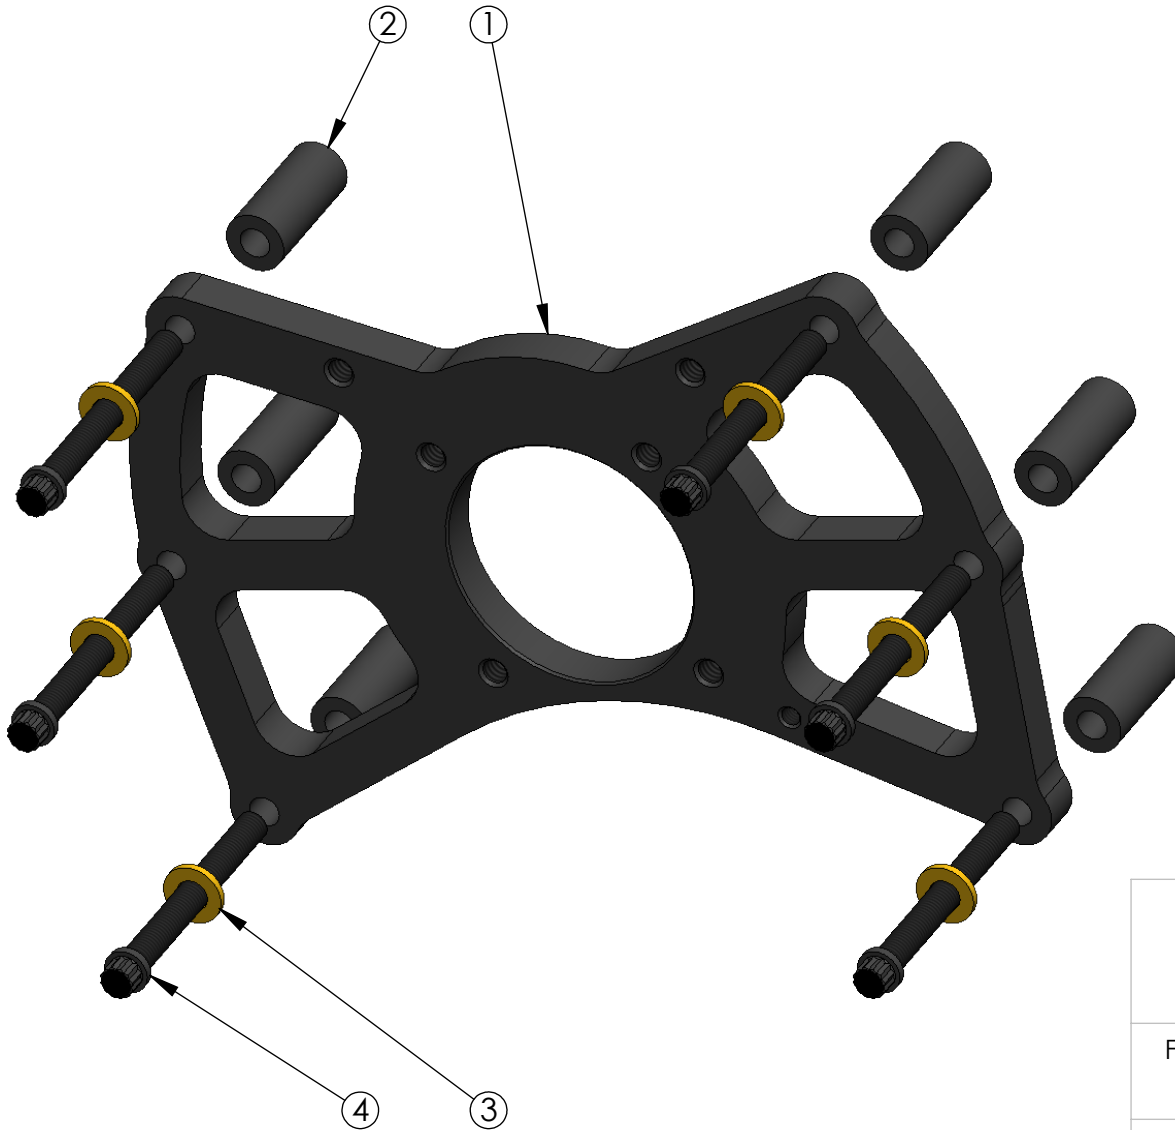

ITEM	PART NO.	DESCRIPTION	QTY.
1	250400-15	MOUNT PLATE CAM DRIVEN SBC STD	1
2	354810-18	SPACER .25 x .50 x 1.15	6
3	352503-04	1/4 AN WASHER	6
4	356325-36	1/4-20 X 2.25 12PT	6

FUEL PUMP MOUNT PLATE FOR SBC JESEL BEST DRIVE STD